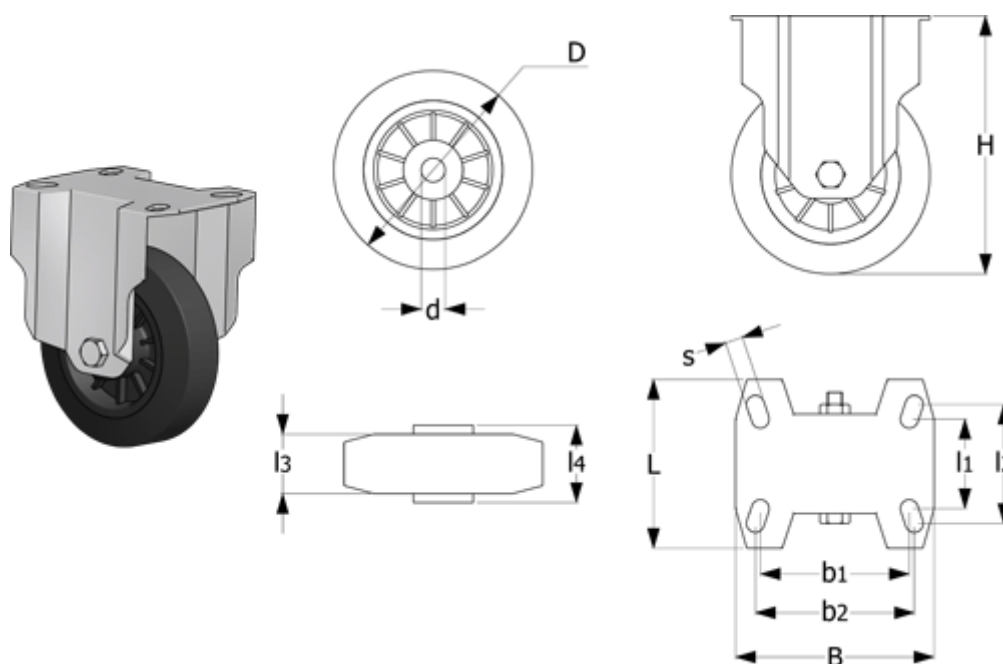

Article number: 2314449651

Description: E+G rubber wheel 449651
RE.E2-080-PBL Fixed plate

Measures

B	= 100	H	= 107
b1	= 75	L	= 85
b2	= 80	l1	= 45
Code	= 449651	l2	= 60
D	= 80	l3	= 25
d	= 12	l4	= 39
Dynamic load (N)	= 650	Rolling resistance (N)	= 500
g	= 360	s	= 9

Type = RE.E2-080-PBL